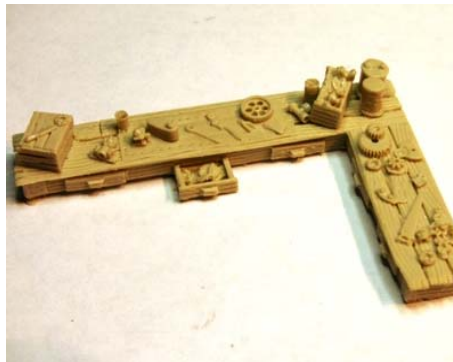

Rusty Rail O Scale Price List  
All Prices Subject To Change

RRS-O-03 - Here is a add-on building you can add to almost any existing building. In the pictures above you can see the shed butted up to another building. Check out the detail cast right into the walls. All you have to do is paint, assemble and place and you have a nice addition to an existing building. This is a 5 piece resin kit that you assemble and paint. The building is 3 1/2" long by 2" wide and 2 1/2" in height at the highest point. The roof is a tin roof and the framing for the rafters is on the inside of the roof. We are even going to throw in our new junk pile of old tires to place outside the shed. **Price is \$29.00.**

### WorkBenches

RRWB-O-01 - Classic old workbench. All resin casting. **Price is \$5.00**

Rusty Rail O Scale Price List  
All Prices Subject To Change

RRWB-O-02 - Classic old workbench. All resin casting. **Price is \$5.00.**

RRWB-O-03 - Classic old workbench. All resin casting. **Price is \$5.00.**

RRWB-O-04 - Classic old workbench. All resin casting. **Price is \$5.00.**

Rusty Rail O Scale Price List  
All Prices Subject To Change