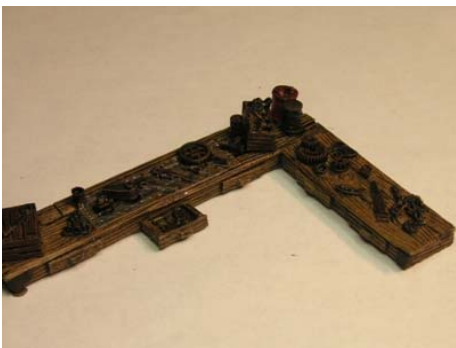

### WorkBenches

RRWB-O-01 - Classic old workbench. All resin casting. **Price is \$5.00**

Rusty Rail O Scale Price List  
All Prices Subject To Change

RRWB-O-02 - Classic old workbench. All resin casting. **Price is \$5.00.**

RRWB-O-03 - Classic old workbench. All resin casting. **Price is \$5.00.**

RRWB-O-04 - Classic old workbench. All resin casting. **Price is \$5.00.**

Rusty Rail O Scale Price List  
All Prices Subject To Change