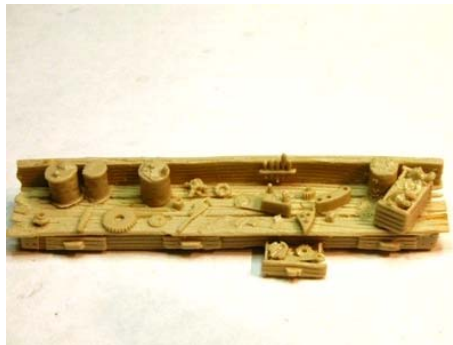

RRWB-O-04 - Classic old workbench. All resin casting. **Price is $5.00.**