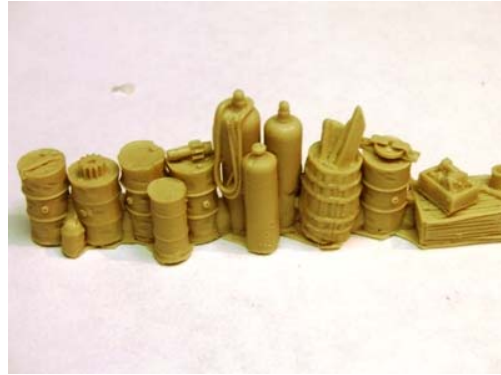

Rusty Rail HO Scale Price List
All Prices Subject To Change

RRJP-H-07 - This pile of junk will look great beside your building 1 3/4 " long. All resin castings. **Price is \$4.00.**

RRJP-H-08 - This pile of junk will look great beside your building 2 1/4 " long. All resin castings. **Price is \$4.00.**