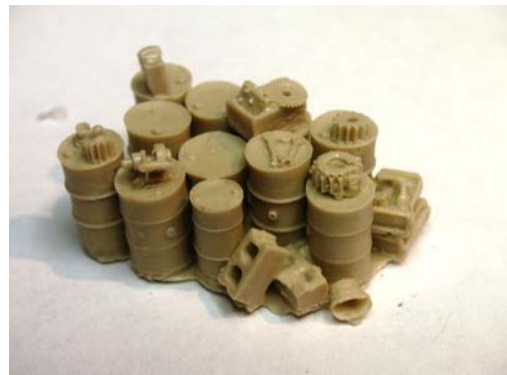

Rusty Rail HO Scale Price List
All Prices Subject To Change

RRJP-H-07 - This pile of junk will look great beside your building 1 3/4 " long. All resin castings. **Price is \$4.00.**

RRJP-H-08 - This pile of junk will look great beside your building 2 1/4 " long. All resin castings. **Price is \$4.00.**