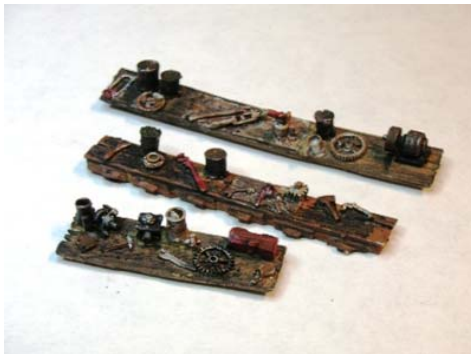

Workbenches

RRWB-H-01 - Classic old workbench with cabinet. All resin casting. **Price is \$5.00.**

Rusty Rail HO Scale Price List
All Prices Subject To Change

RRWB-H-02 - Workbench with cabinet. All resin castings. **Price is \$4.00.**

RRWB-H-03 - An assortment of 4 workbenches. All resin castings. **Price is \$10.00.**

RRWB-H-04 - Classic workbench for you metal shop. Tread Plate top and corrugated tin side and a lot of tools. All resin casting. **Price is \$5.00.**

Rusty Rail HO Scale Price List
All Prices Subject To Change

RRWB-H-05 - Classic workbench with solvent barrel. All resin casting.
Price is **\$4.00**.

RRWB-H-06 - Classic work bench with welding tanks. All resin castings.
Price is **\$4.00**.