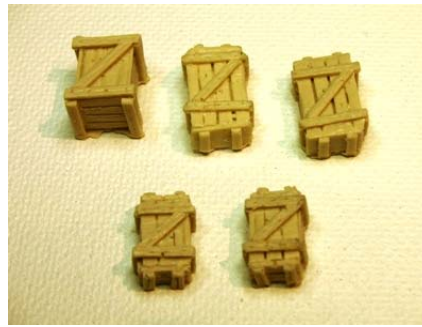

Boxes n Stuff

RRBS-H-01 - Classic old boxes to enhance any scene. 5 piece set. All resin castings. **Price is $2.50.**